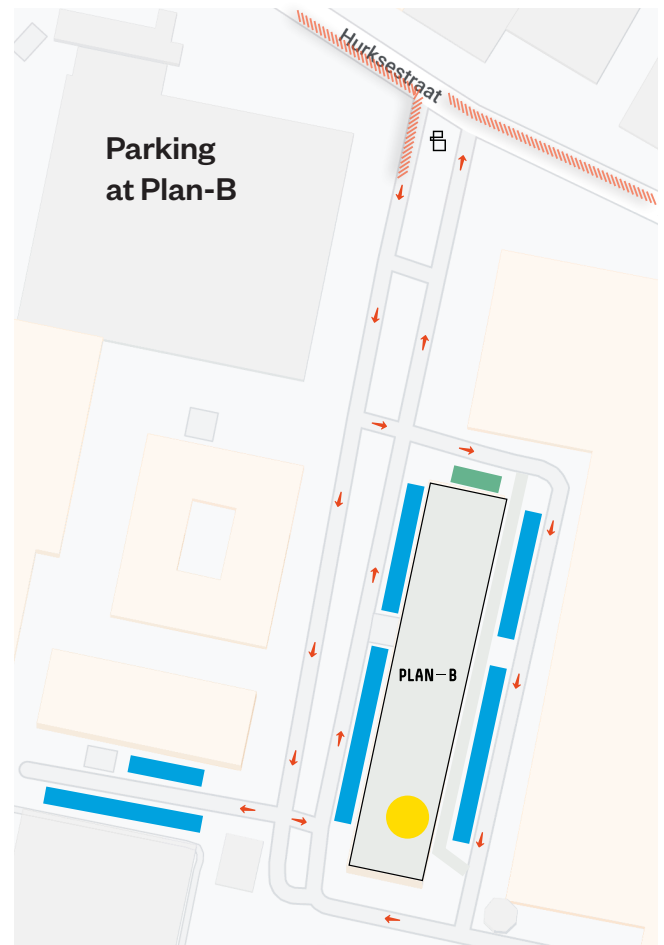

# Visiting Factor Tachtig

You are going to visit Factor Tachtig. Awesome! We are located in Plan-B, a former Philips laboratory in Eindhoven.

We are easily accessible. If you travel by public transport, 'Hurksestraat, Eindhoven' is your stop. Are you coming by car? Then you can park near the building. Tuesdays and Thursdays are busy days, but there is always a place available around the area. You can park your bike in the bicycle storage next to Plan B. [Click here](#) for the optimal route.

Our office is on the third floor in office space 3.50. You can use the elevator or the stairs. Once you reach the third floor, take a left turn into the long hallway. Notice the orange dog? Then you have arrived at your destination. It will all make sense when you see it. 🐶

## PLAN-B

Hurksestraat 19,  
5652 AH Eindhoven

+31 (0)40 747 0 161

- Factor Tachtig
- Route
- ↑ Driving direction
- Parking spaces
- Bicycle storage

Scan the QR-code  
to map out your  
ideal route.