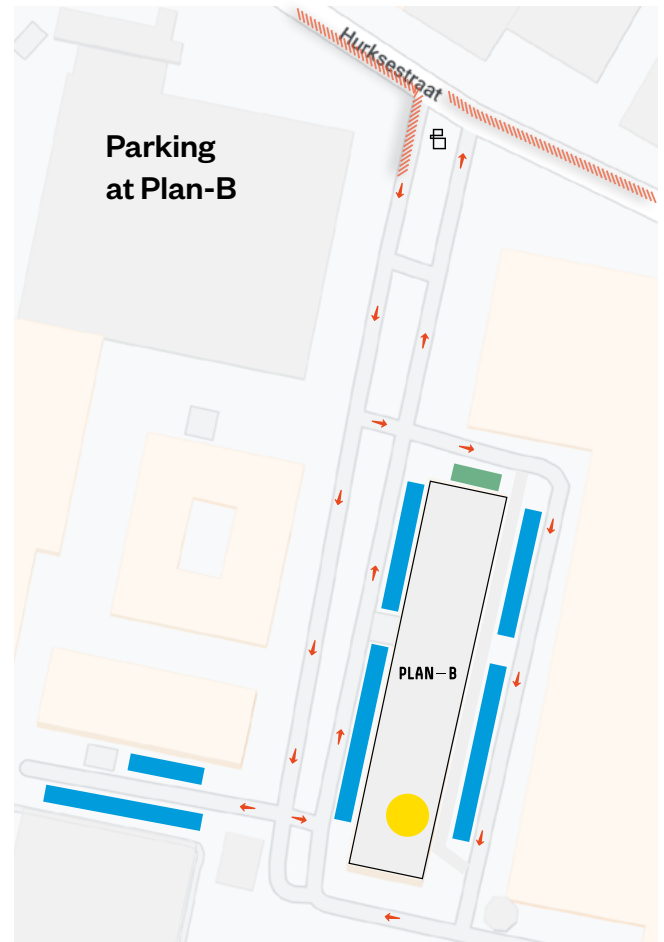

Visiting Factor Tachtig

You are going to visit Factor Tachtig. Awesome! We are located in Plan-B, a former Philips laboratory in Eindhoven.

We are easily accessible. If you travel by public transport, 'Hurksestraat, Eindhoven' is your stop. Are you coming by car? Then you can park near the building. Tuesdays and Thursdays are busy days, but there is always a place available around the area. You can park your bike in the bicycle storage next to Plan B. [Click here](#) for the optimal route.

- Factor Tachtig
- Route
- ↑ Driving direction
- Parking spaces
- Bicycle storage